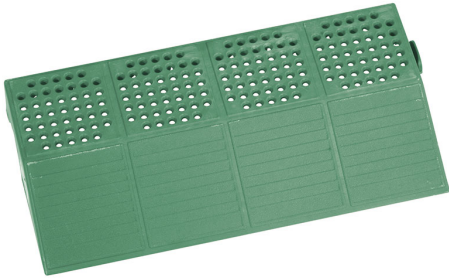

MOUNTABLE FOR FOOTBOARDS, GREEN, MALE (WITH HOOKS).

Overall sizes

205 x 400 x 48 mm

Gross weight

0,86 kg

EAN Code

8010693058907

Polyprop.