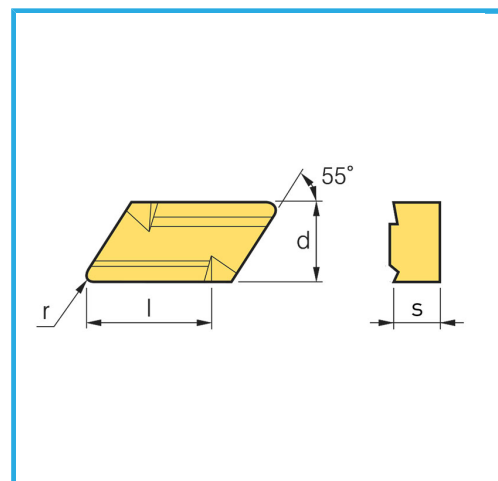

POSITIVE.

| | |
|---------------------|---------------|
| Dimensions | 16 mm |
| d | 9.52 mm |
| l | 19.72 mm |
| s | 4.76 mm |
| r | 0.50 mm |
| a° | - |
| Pack | 10 |
| Gross weight | 0,01 kg |
| EAN Code | 8012667006969 |