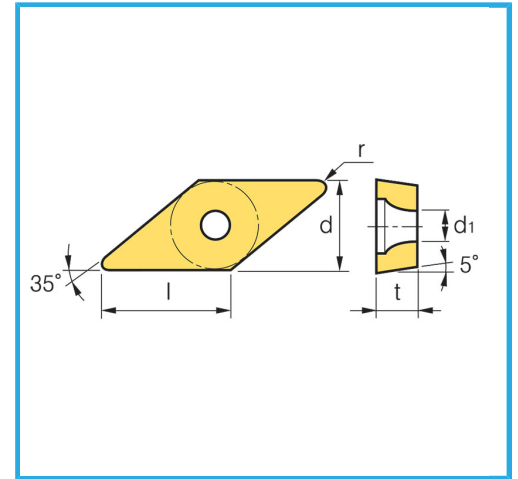

POSITIVE.

Overall sizes	16 mm
d	9.52 mm
l	16.60 mm
S	4.76 mm
r	0.40 mm
d1	4.40 mm
a°	5°
Pack	10
Gross weight	0,11 kg
EAN Code	8012667011611

Box

-