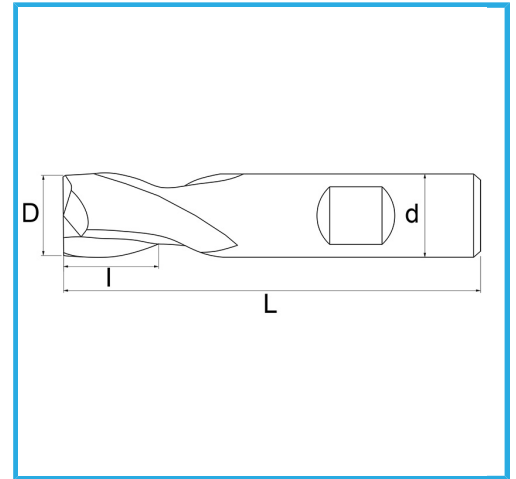

FOR FINISH, CYLINDRICAL SHANK, WELDON CONNECTION, NORMAL SERIES.

D	3 mm
d	6 mm
I	5 mm
Z	2
L	49 mm
Gross weight	0,01 kg
EAN Code	8012667217075

Box

-

-

External

327/D