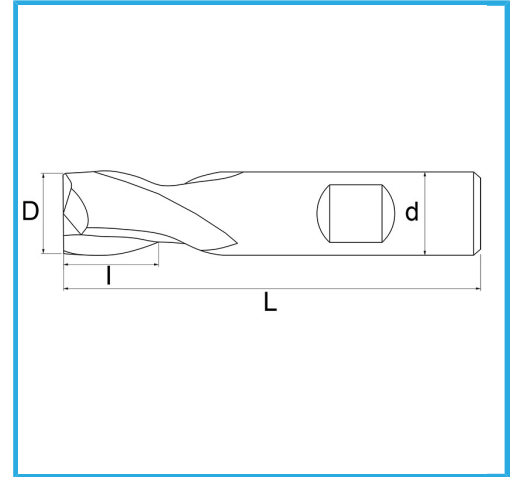

FOR FINISH, CYLINDRICAL SHANK, WELDON CONNECTION, NORMAL SERIES.

D	4 mm
d	6 mm
I	7 mm
Z	2
L	51 mm
Gross weight	0,01 kg
EAN Code	8012667217082

Box

-

-

External

327/D