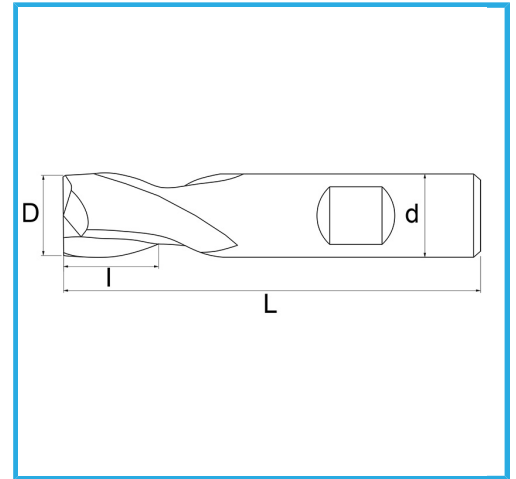

FOR FINISH, CYLINDRICAL SHANK, WELDON CONNECTION, NORMAL SERIES.

D	8 mm
d	10 mm
I	11 mm
Z	2
L	61 mm
Gross weight	0,04 kg
EAN Code	8012667217112

Box

-

-

External

327/D