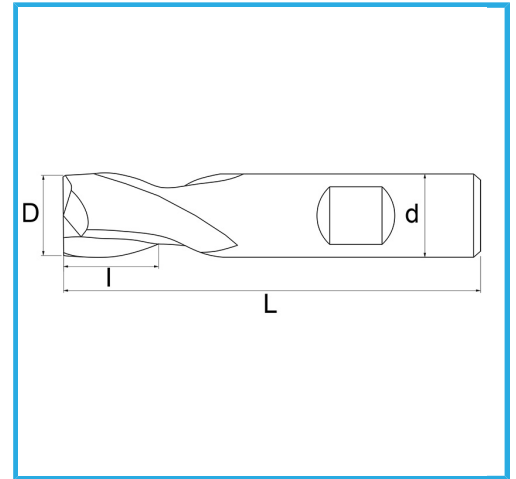

FOR FINISH, CYLINDRICAL SHANK, WELDON CONNECTION, NORMAL SERIES.

D	12 mm
d	12 mm
I	16 mm
Z	2
L	73 mm
Gross weight	0,06 kg
EAN Code	8012667217136

Box

-

-

External

327/D