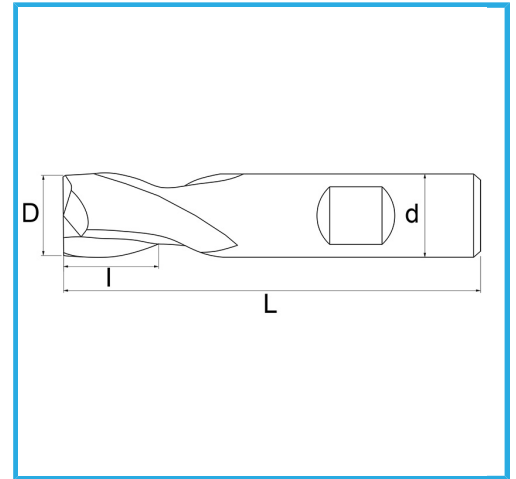

FOR FINISH, CYLINDRICAL SHANK, WELDON CONNECTION, NORMAL SERIES.

D	14 mm
d	12 mm
I	16 mm
Z	2
L	73 mm
Gross weight	0,06 kg
EAN Code	8012667217143

Box

-

-

External

327/D