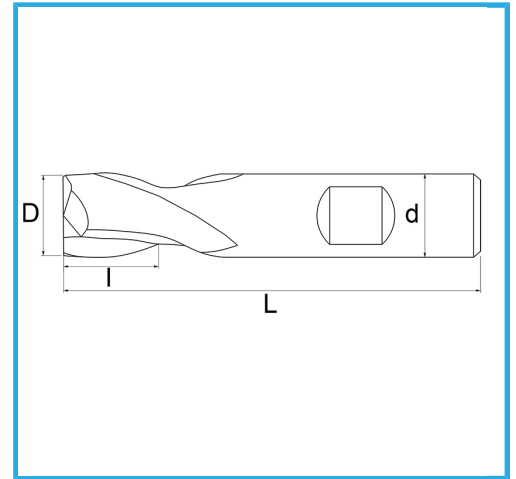

FOR FINISH, CYLINDRICAL SHANK, WELDON CONNECTION, NORMAL SERIES.

D	16 mm
d	16 mm
I	19 mm
Z	2
L	79 mm
Gross weight	0,11 kg
EAN Code	8012667217150

Box

-

-

External

327/D