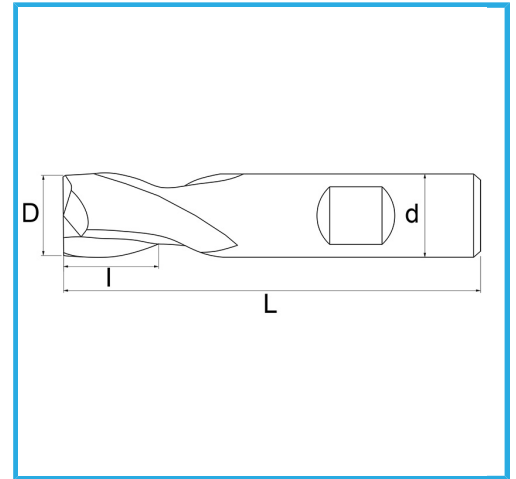

FOR FINISH, CYLINDRICAL SHANK, WELDON CONNECTION, NORMAL SERIES.

D	18 mm
d	16 mm
I	19 mm
Z	2
L	79 mm
Gross weight	0,12 kg
EAN Code	8012667217167

Box

-

-

External

327/D