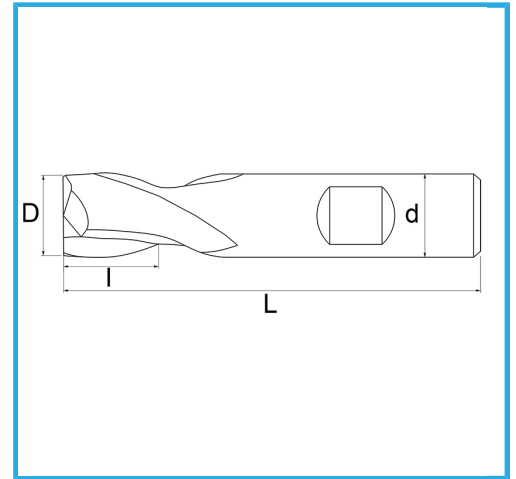

FOR FINISH, CYLINDRICAL SHANK, WELDON CONNECTION, NORMAL SERIES.

D	20 mm
d	20 mm
I	22 mm
Z	2
L	88 mm
Gross weight	0,19 kg
EAN Code	8012667217174

Box

-

-

External

327/D