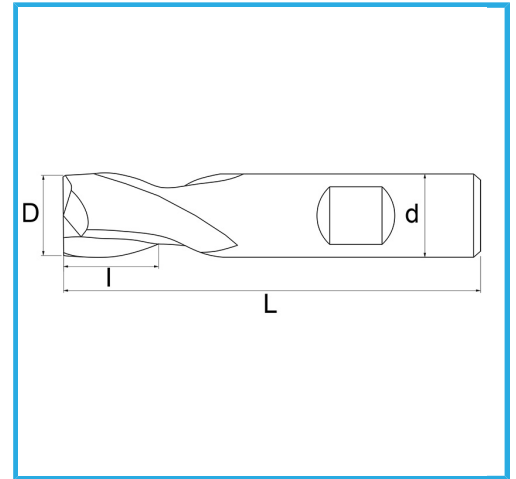

FOR FINISH, CYLINDRICAL SHANK, WELDON CONNECTION, NORMAL SERIES.

D	22 mm
d	20 mm
I	22 mm
Z	2
L	88 mm
Gross weight	0,20 kg
EAN Code	8012667256760

Box

-

-

External

327/D