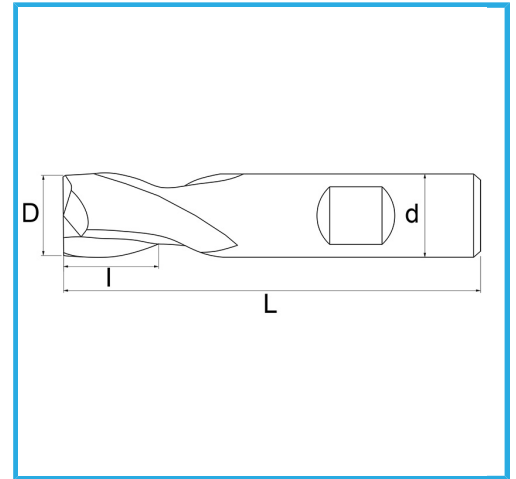

FOR FINISH, CYLINDRICAL SHANK, WELDON CONNECTION, NORMAL SERIES.

D	24 mm
d	20 mm
I	26 mm
Z	2
L	92 mm
Gross weight	0,34 kg
EAN Code	8012667256777

Box

-

-

External

327/D