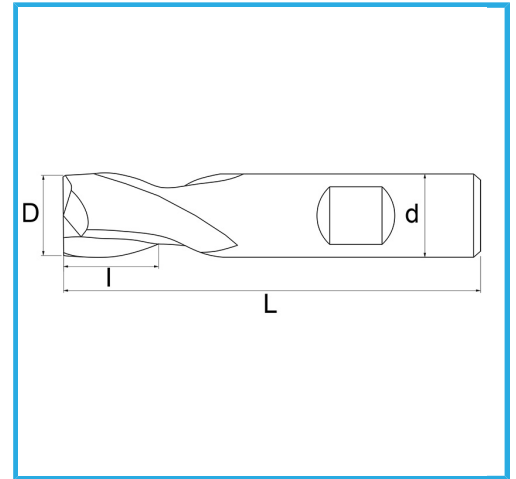

FOR FINISH, CYLINDRICAL SHANK, WELDON CONNECTION, NORMAL SERIES.

D	25 mm
d	20 mm
I	26 mm
Z	2
L	92 mm
Gross weight	0,24 kg
EAN Code	8012667256784

Box

-

-

External

327/D