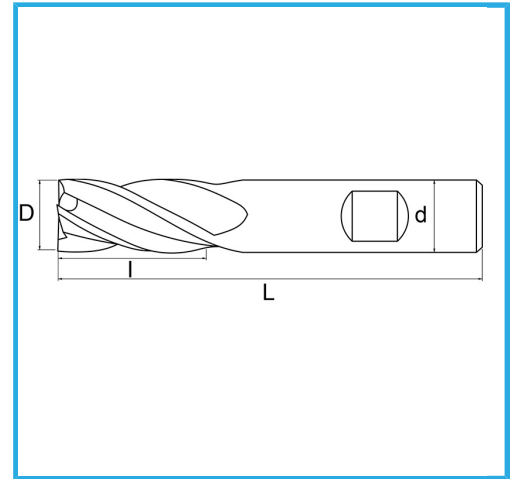

FOR FINISH, CYLINDRICAL SHANK, WELDON CONNECTION, NORMAL SERIES.

D	3 mm
d	6 mm
l	8 mm
Z	4
L	52 mm
Gross weight	0,01 kg
EAN Code	8012667217181

Box

HSS

-

TiN

-

External