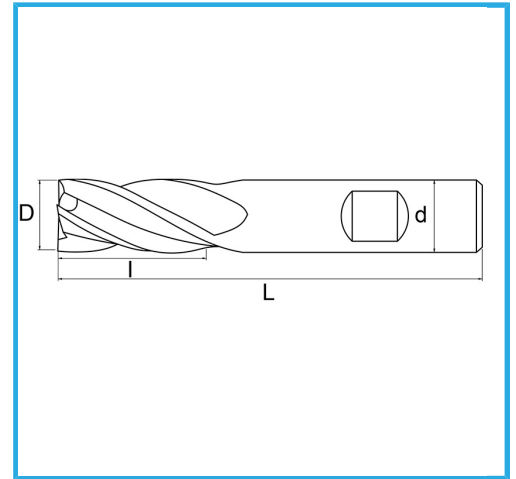

FOR FINISH, CYLINDRICAL SHANK, WELDON CONNECTION, NORMAL SERIES.

D	4 mm
d	6 mm
l	11 mm
Z	4
L	55 mm
Gross weight	0,01 kg
EAN Code	8012667217198

Box

-

-

External

844