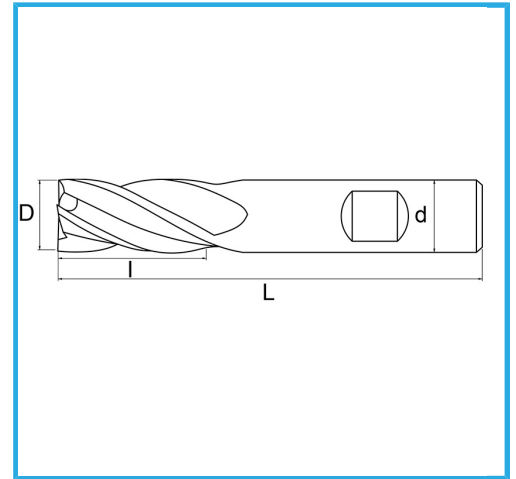

FOR FINISH, CYLINDRICAL SHANK, WELDON CONNECTION, NORMAL SERIES.

D	5 mm
d	6 mm
I	13 mm
Z	4
L	57 mm
Gross weight	0,01 kg
EAN Code	8012667217204

Box

HSS

-

TiN

-

External