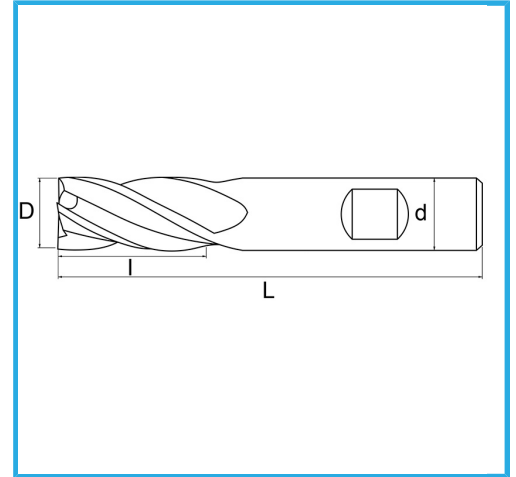

FOR FINISH, CYLINDRICAL SHANK, WELDON CONNECTION, NORMAL SERIES.

D	6 mm
d	6 mm
I	13 mm
Z	4
L	57 mm
Gross weight	0,01 kg
EAN Code	8012667217211

Box

HSS

-

TiN

-

External