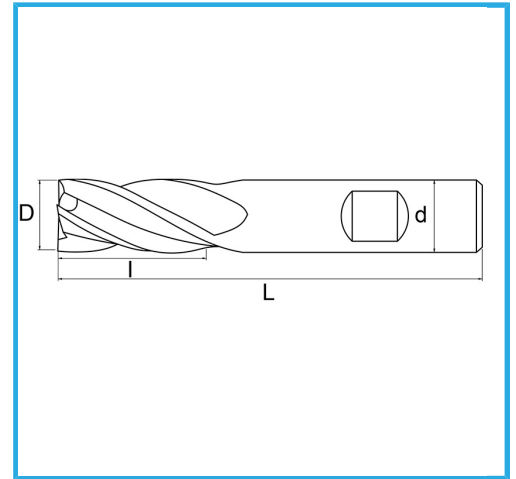

FOR FINISH, CYLINDRICAL SHANK, WELDON CONNECTION, NORMAL SERIES.

D	14 mm
d	12 mm
I	26 mm
Z	4
L	83 mm
Gross weight	0,08 kg
EAN Code	8012667217259

Box

HSS

-

TiN

-

External