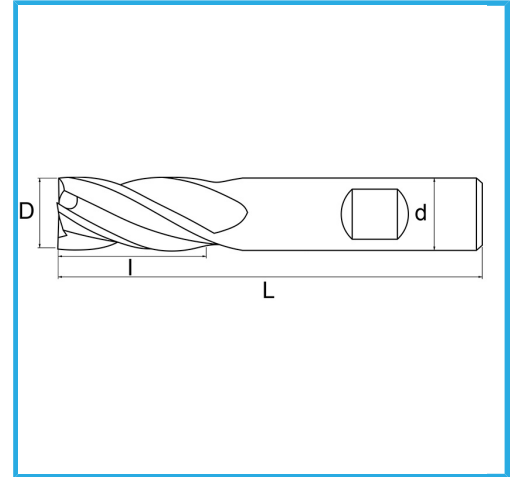

FOR FINISH, CYLINDRICAL SHANK, WELDON CONNECTION, NORMAL SERIES.

D	18 mm
d	16 mm
I	32 mm
Z	4
L	92 mm
Gross weight	0,14 kg
Packaging dimensions	85 x 25 x 25 h mm
EAN Code	8012667217273

Box

-

-

External

844