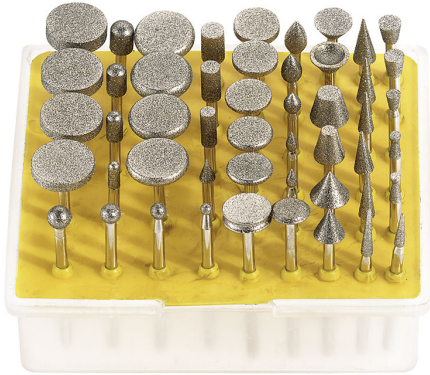

SUITABLE FOR ENGRAVING, WRITING OR FINISHING THANKS TO THE VARIOUS GEOMETRIES AVAILABLE.

| | |
|---------------------|---------------|
| Stem | Ø 3 mm |
| Length | 45 mm |
| Gross weight | 0,32 kg |
| EAN Code | 8012667188160 |