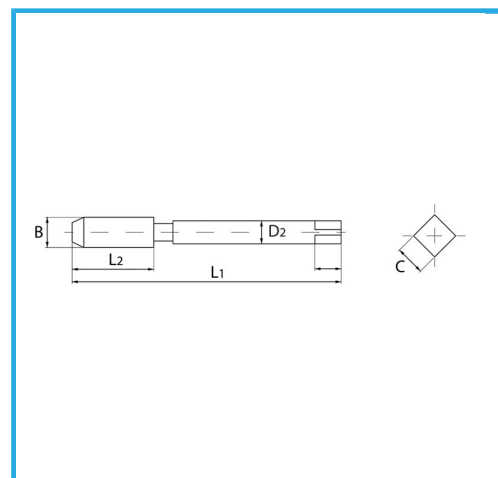

ISOMETRIC THREAD COARSE PITCH.

B	M16 x 2 mm
L2	32 mm
L1	110 mm
D2	12 mm
C	9 mm
Gross weight	0,10 kg
EAN Code	8012667141738

Box

HV=750

External

376/C

HSS-G

-