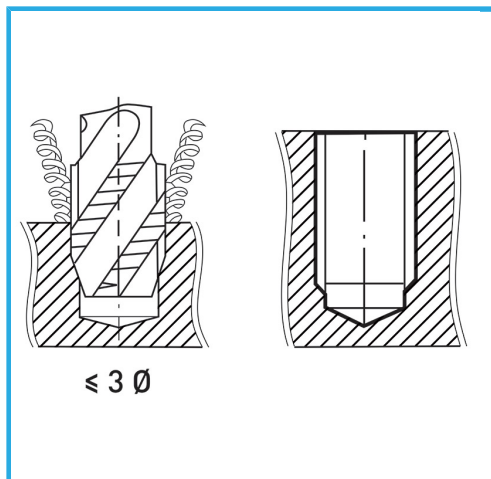

ISOMETRIC THREAD COARSE PITCH.

B	M24 x 3 mm
L2	38 mm
L1	160 mm
D2	18 mm
C	14.5 mm
Gross weight	0,31 kg
EAN Code	8012667257194

Box

HV=750

External

376/C

HSS-G

-