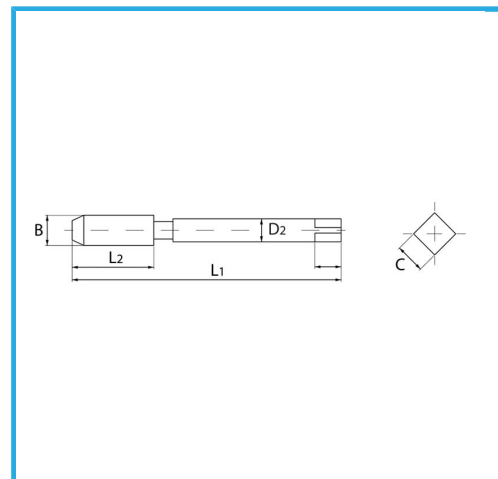

ISOMETRIC THREAD COARSE PITCH.

B	M27 x 3 mm
L2	38 mm
L1	160 mm
D2	20 mm
C	16 mm
Gross weight	0,36 kg
EAN Code	8012667257200

Box

HV=750

External

376/C

HSS-G

-