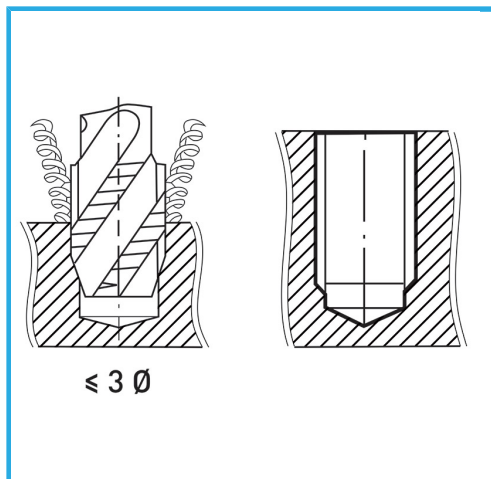

ISOMETRIC THREAD COARSE PITCH.

B	M27 x 3 mm
L2	38 mm
L1	160 mm
D2	20 mm
C	16 mm
Gross weight	0,36 kg
EAN Code	8012667257200

Box

HV=750

External

376/C

HSS-G

-