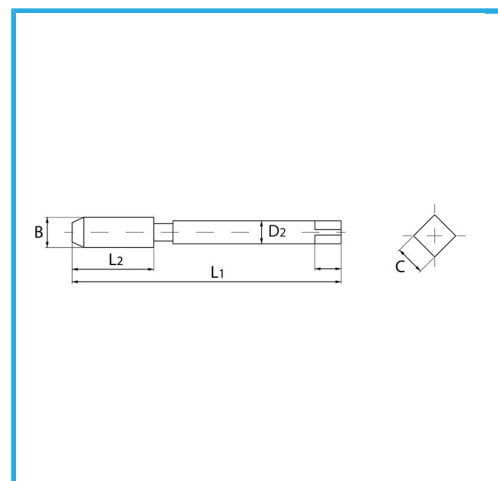

ISOMETRIC THREAD COARSE PITCH - REINFORCED SHANK.

B	M6 x 1 mm
L2	22 mm
L1	80 mm
D2	6 mm
C	4.9 mm
Gross weight	0,02 kg
EAN Code	8012667141783

Box

HSS-G

HV=750

External

371/C