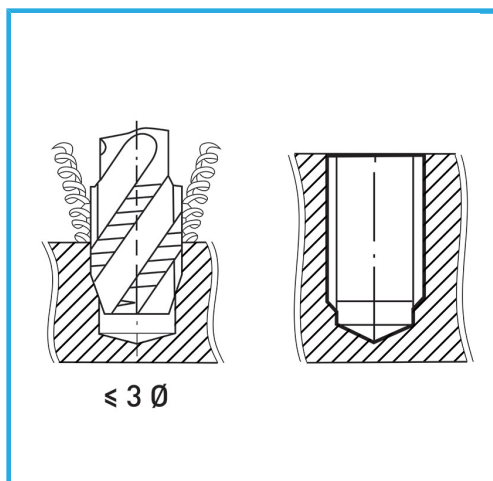

ISOMETRIC THREAD COARSE PITCH - REINFORCED SHANK.

B	M6 x 1 mm
L2	22 mm
L1	80 mm
D2	6 mm
C	4.9 mm
Gross weight	0,02 kg
EAN Code	8012667141783

Box

HSS-G

HV=750

External

371/C