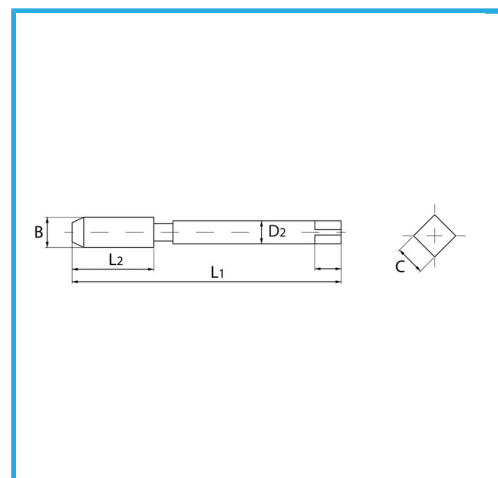

ISOMETRIC THREAD COARSE PITCH - REINFORCED SHANK.

B	M8 x 1,25 mm
L2	22 mm
L1	90 mm
D2	8 mm
C	6.2 mm
Gross weight	0,03 kg
EAN Code	8012667141790

Box

HSS-G

HV=750

External

371/C