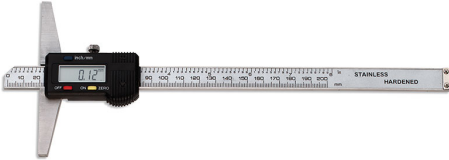

WITH 3 FUNCTIONS WITH BIG DISPLAY.

Range	0-300 mm 0-12"
Reading	0,01 mm 0,0005" g
Base	150 mm
Beam	15 x 4 mm
Battery weight (Kg)	0,002
Battery	1 x LR44
Gross weight	0,68 kg
EAN Code	8012667246549

-

862

Box