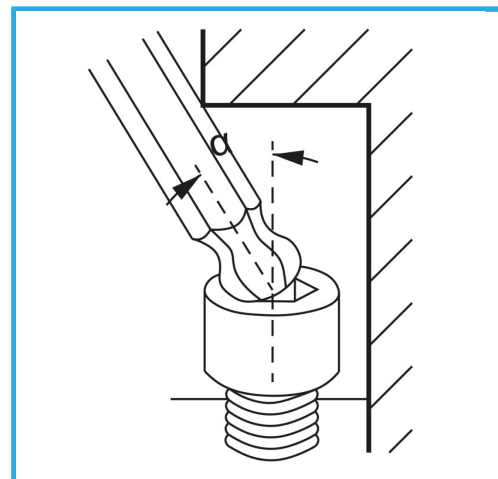

ART. 0215P
BALL POINT HEX KEY SET , LONG TYPE

Size 1/16" - 5/64" - 3/32" - 1/8" - 5/32" - 3/16"
- 1/4" - 5/16" - 3/8"

Gross weight 0,35 kg

EAN Code 8012667259600