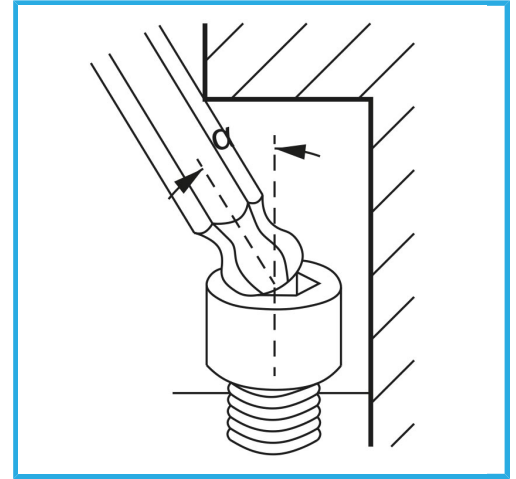

# ART. 0855/T10

TWO WAY TORX AND TAMPERED KEY WITH ANATOMIC PLASTIC HANDLE

Size	T10
Length	100 mm
Gross weight	0,04 kg
EAN Code	8012667186982

Hangable

Chromed

-

-