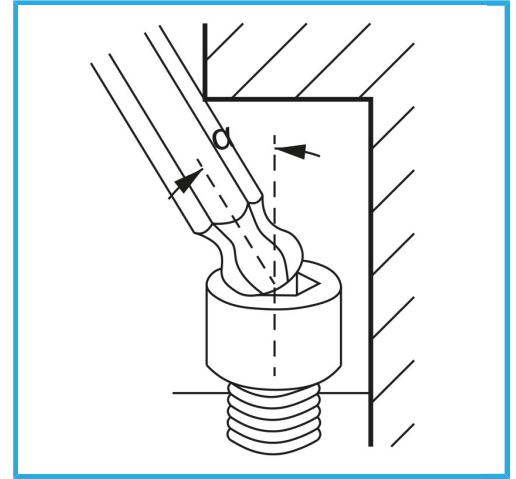

ART. 0855/T20

TWO WAY TORX AND TAMPERED KEY WITH ANATOMIC PLASTIC HANDLE

Size	T20
Length	100 mm
Gross weight	0,03 kg
EAN Code	8012667187002

Hangable

Chromed

-

-