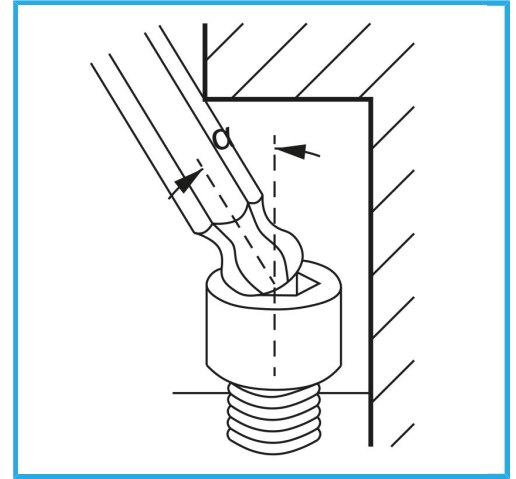

ART. 0855/T40

TWO WAY TORX AND TAMPERED KEY WITH ANATOMIC PLASTIC HANDLE

Size	T40
Length	150 mm
Gross weight	0,10 kg
EAN Code	8012667187040

Hangable

Chromed

-

-