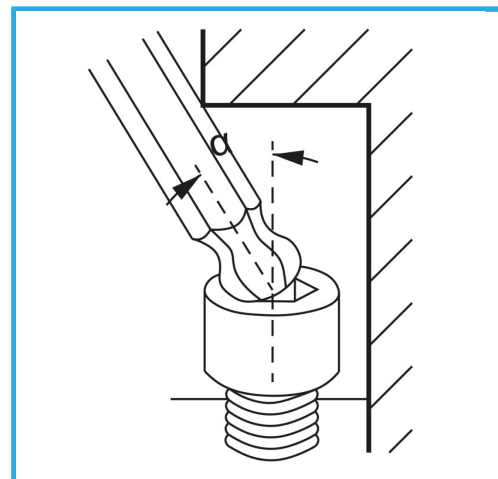

ART. 0856/02.5
BALL POINT TWO WAY HEX KEY WITH ANATOMIC PLASTIC
HANDLE

Size	2,5 mm
Length	100 mm
Gross weight	0,03 kg
EAN Code	8012667187064

Hangable

-

Cr-V

-

Chromed