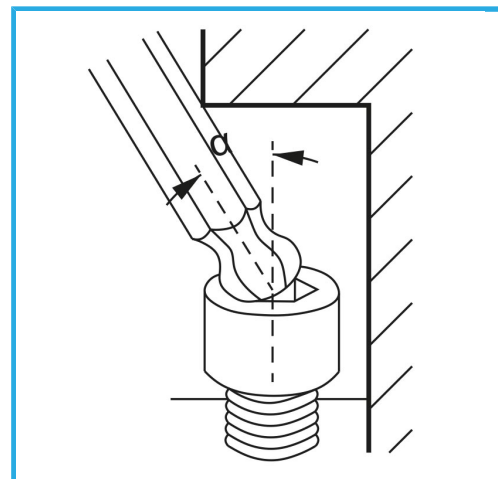

ART. 0856/05
BALL POINT TWO WAY HEX KEY WITH ANATOMIC PLASTIC
HANDLE

Size	5 mm
Length	150 mm
Gross weight	0,08 kg
EAN Code	8012667187095

Hangable

-

Cr-V

-

Chromed