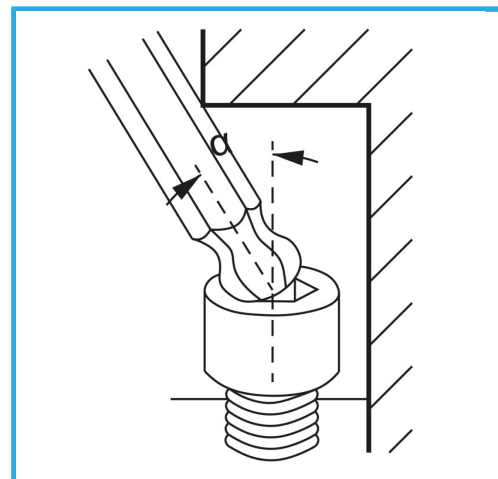

ART. 0856/06
BALL POINT TWO WAY HEX KEY WITH ANATOMIC PLASTIC
HANDLE

Size	6 mm
Length	150 mm
Gross weight	0,10 kg
EAN Code	8012667187101

Hangable

-

Cr-V

-

Chromed