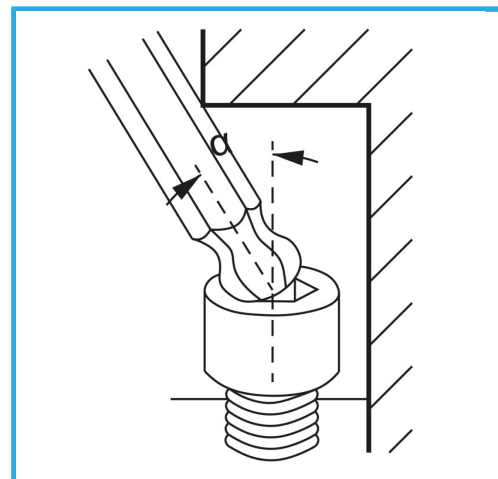

ART. 0856/10
BALL POINT TWO WAY HEX KEY WITH ANATOMIC PLASTIC
HANDLE

Size	10 mm
Length	200 mm
Gross weight	0,27 kg
EAN Code	8012667187125

Hangable

-

Cr-V

-

Chromed