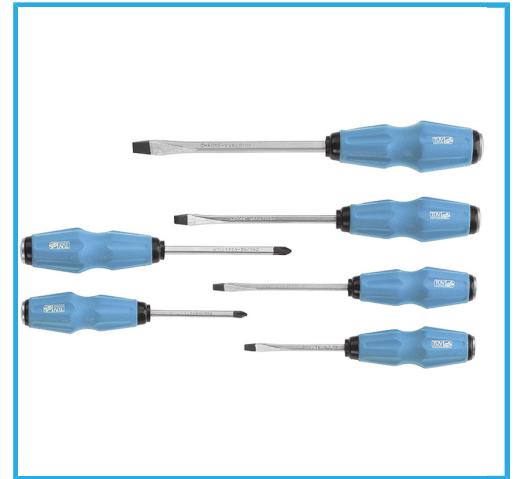

**ART. 0633**  
**SCREWDRIVER SET WITH STEEL HEAD**

**Sizes Slot**

(-) 5,0x1,0x75 mm, (-) 6,0x1,2x100 mm,  
(-) 6,0x1,2x125 mm, (-) 8,0x1,2x150 mm

**Cross**

(+) PH 1x5x75 mm, (+) PH 2x6x100 mm

**Gross weight**

0,84 kg

**EAN Code**

8012667215262

Box

-

-

-

Chromed