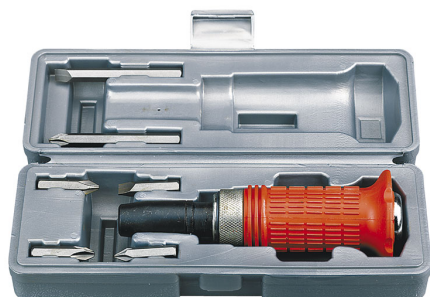

SUPPLIED IN PLASTIC BOX.

<b>Overall sizes</b>	165 x 42 mm
<b>Bits</b>	6
<b>Shank</b>	5/16"
<b>Gross weight</b>	0,91 kg
<b>EAN Code</b>	8012667001896

Box

Satin

7 Pcs

Steel