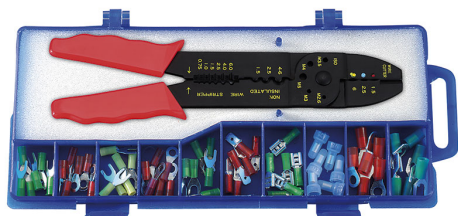

WITH INSULATED TERMINALS.

Length 220 mm
Gross weight 0,35 kg
EAN Code 8012667001520

Blister

Steel