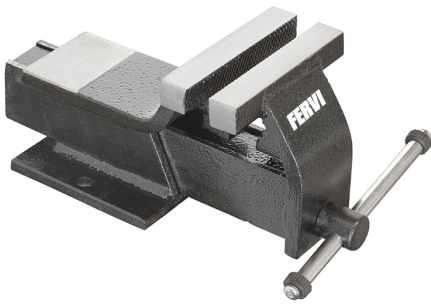

EQUIPPED WITH HOSE CLAMP.

Jaws	100 x 20 mm
Opening	100 mm g
Working height	70 mm
Slot distance	80 mm
Net weight	5,2 kg
Gross weight	5,78 kg
EAN Code	8012667002190

Box

Steel