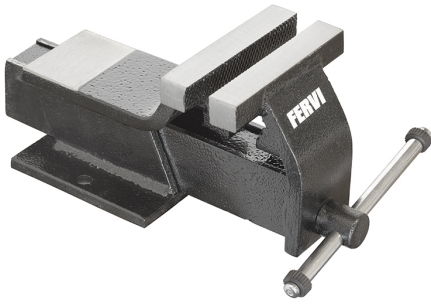

EQUIPPED WITH HOSE CLAMP.

Jaws	125 x 20 mm
Opening	125 mm g
Working height	75 mm
Slot distance	100 mm
Net weight	7,4 kg
Gross weight	7,48 kg
EAN Code	8012667002206

Box

Steel