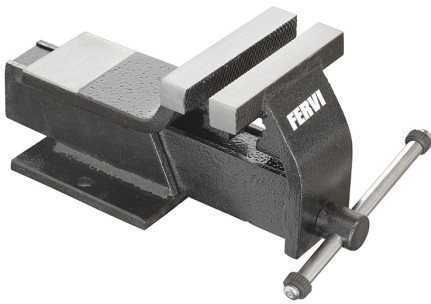

EQUIPPED WITH HOSE CLAMP.

Jaws	150 x 27 mm
Opening	150 mm g
Working height	95 mm
Slot distance	120 mm
Net weight	12 kg
Gross weight	14,32 kg
EAN Code	8012667002213

Box

Steel