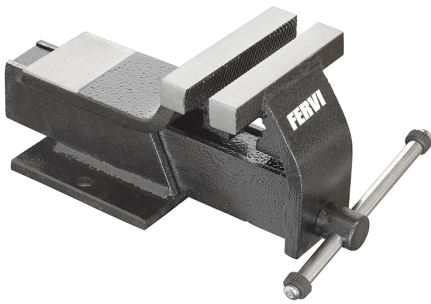

EQUIPPED WITH HOSE CLAMP.

Jaws	80 x 20 mm
Opening	80 mm g
Working height	58 mm
Slot distance	80 mm
Net weight	3,7 kg
Gross weight	3,74 kg
EAN Code	8012667002183

Box

Steel