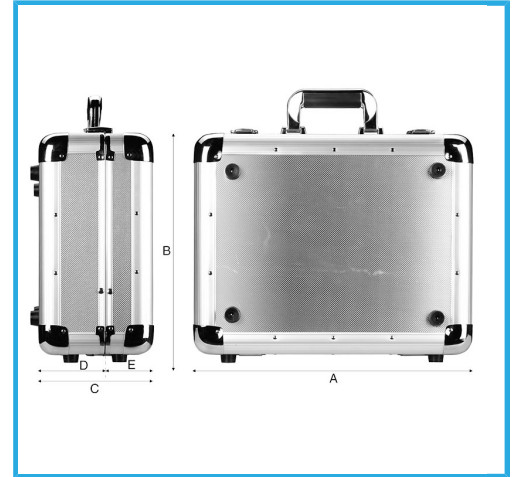

TOOLS NOT INCLUDED.

A	510 mm
B	375 mm
C	185 mm
D	110 mm
E	75 mm
Capacity	30 kg
Net weight	5 kg
Gross weight	5,52 kg
EAN Code	8012667199173

Box

Alu

Aluminum