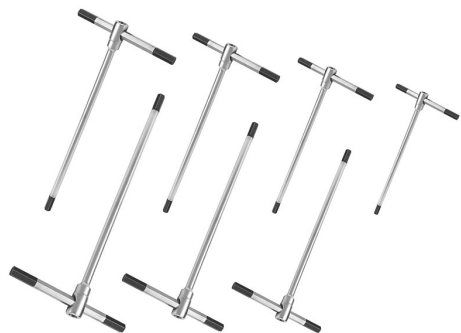

ART. 0400
MALE "T" HANDLE HEX WRENCH SET

WITH SLIDING BAR MAKING THEM VERSATILE FOR USE IN DIFFICULT SITUATIONS AND UNDER EXTREME CONDITIONS.

Sizes 2 - 3 - 4 - 5 - 6 - 8 - 10 mm
Gross weight 1,02 kg
EAN Code 8012667268305

Box

-

Cr-V

-

Chromed

7 Pcs

2936