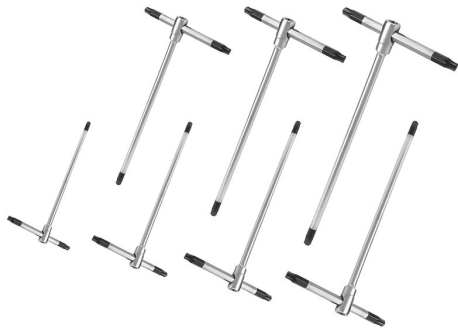

ART. 0405
MALE "T" HANDLE TORX WRENCH SET

WITH SLIDING BAR MAKING THEM VERSATILE FOR USE IN DIFFICULT SITUATIONS AND UNDER EXTREME CONDITIONS.

Sizes T8-T9-T10-T15-T20-T25-T30
Gross weight 0,28 kg
EAN Code 8012667268466

Box

-

Cr-V

-

Chromed

7 Pcs

2936