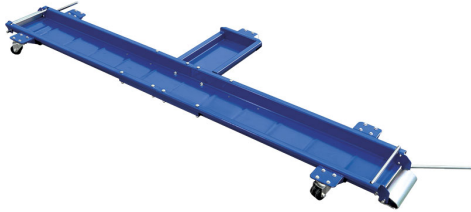

POWDER COATED STEEL. IT IS SUITABLE FOR MOTORCYCLES AND SCOOTERS THAT HAVE THE SIDE STAND. IT ALLOWS YOU TO MOVE AND TO PARK...

Maximum capacity	300 kg
Length	1929 mm
Net weight	33 kg
Gross weight	36,00 kg
EAN Code	8012667270520
Packaging dimensions	125 x 1120 x 440 h mm