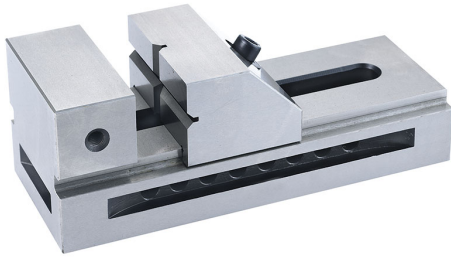

QUICK-RELEASE. COUPLINGS GROUND WITH HIGH PRECISION.  
ACCURACY INDICATED ON PARALLELISM AND QUADRATURE. IDEAL  
FOR GRINDING, EDM,...

<b>Dimensions</b>	38 x 105 x 45h mm
<b>Opening</b>	44 mm g
<b>Jaw height</b>	25 mm
<b>Accuracy</b>	0,005 mm
<b>Gross weight</b>	0,95 kg
<b>EAN Code</b>	8012667268817

Wooden Box

Tempered

Steel

Grounded