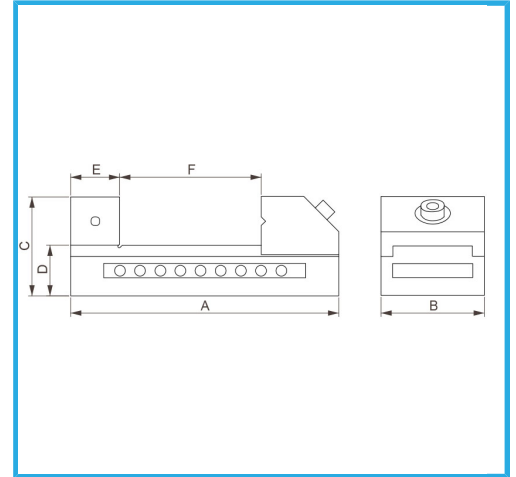

QUICK-RELEASE. COUPLINGS GROUND WITH HIGH PRECISION.  
ACCURACY INDICATED ON PARALLELISM AND QUADRATURE. IDEAL  
FOR GRINDING, EDM,...

<b>Dimensions</b>	38 x 105 x 45h mm
<b>Opening</b>	44 mm g
<b>Jaw height</b>	25 mm
<b>Accuracy</b>	0,005 mm
<b>Gross weight</b>	0,95 kg
<b>EAN Code</b>	8012667268817