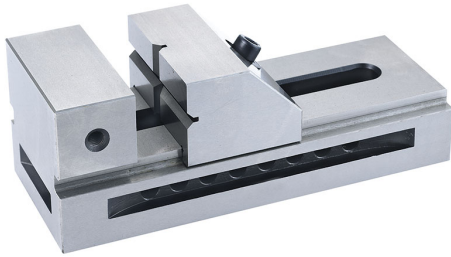

QUICK-RELEASE. COUPLINGS GROUND WITH HIGH PRECISION.  
ACCURACY INDICATED ON PARALLELISM AND QUADRATURE. IDEAL  
FOR GRINDING, EDM,...

<b>Dimensions</b>	50 x 140 x 50h mm
<b>Opening</b>	65 mm g
<b>Jaw height</b>	25 mm
<b>Accuracy</b>	0,005 mm
<b>Gross weight</b>	1,78 kg
<b>EAN Code</b>	8012667268824

Wooden Box

Tempered

Steel

Grounded