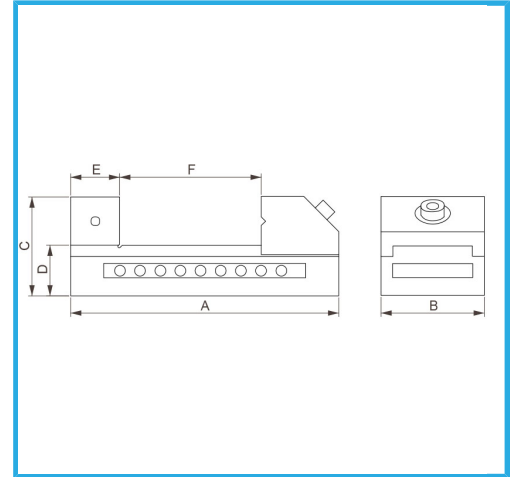

QUICK-RELEASE. COUPLINGS GROUND WITH HIGH PRECISION.  
ACCURACY INDICATED ON PARALLELISM AND QUADRATURE. IDEAL  
FOR GRINDING, EDM,...

<b>Dimensions</b>	50 x 140 x 50h mm
<b>Opening</b>	65 mm g
<b>Jaw height</b>	25 mm
<b>Accuracy</b>	0,005 mm
<b>Gross weight</b>	1,78 kg
<b>EAN Code</b>	8012667268824