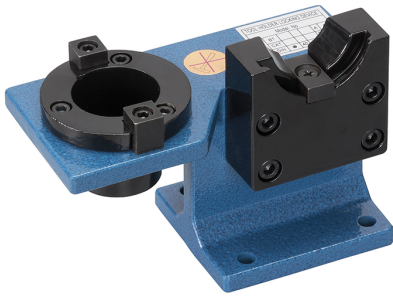

EQUIPPED WITH VERTICAL AND HORIZONTAL POSITION. BASE WITH 4
FIXING HOLES TO FIX IT TO THE WORKBENCH.

Chuck sizes

BT 40 ISO 40

Gross weight

3,11 kg

EAN Code

8012667270407

Wooden Box