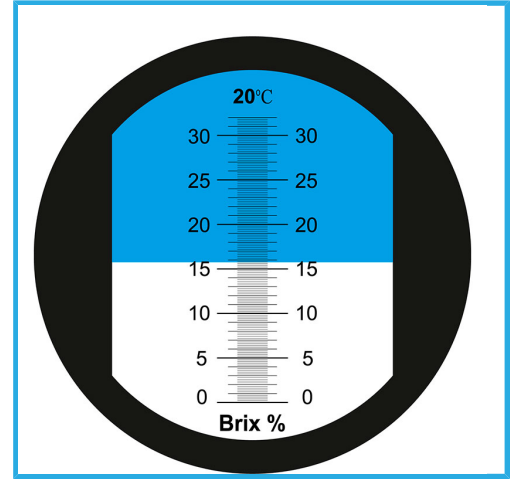

BRIX, USEFUL TO CHECK COOLANT OILS.

Range	0 - 32% Brix
Gross weight	0,33 kg
EAN Code	8012667270483

Carrying
case

Included

Plastic box